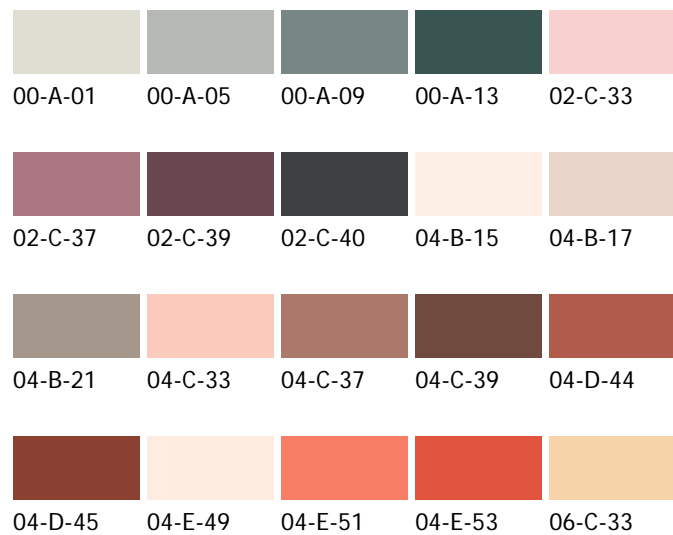

RAL and BS British standard paint spraying colour chart

These paint colours are only for guidance and may not be an exact match

These are the most common colours used for powder coating and industrial spraying and available in 4 gloss levels.

Full gloss-semi gloss-egg shell-matt

BS 381C Colours

RAL Colours

BS 4800 Colours

14-E-53 16-C-33 16-C-37 16-D-45 16-E-53

18-B-17 18-B-21 18-B-25 18-B-29 18-C-31

18-C-35 18-C-39 18-D-43 18-E-49 18-E-50

18-E-51 18-E-53 20-C-33 20-C-37 20-C-40

20-D-45 20-E-51 22-B-15 22-B-17 22-C-37

22-D-45 24-C-33 24-C-39 00-E-53 00-E-55