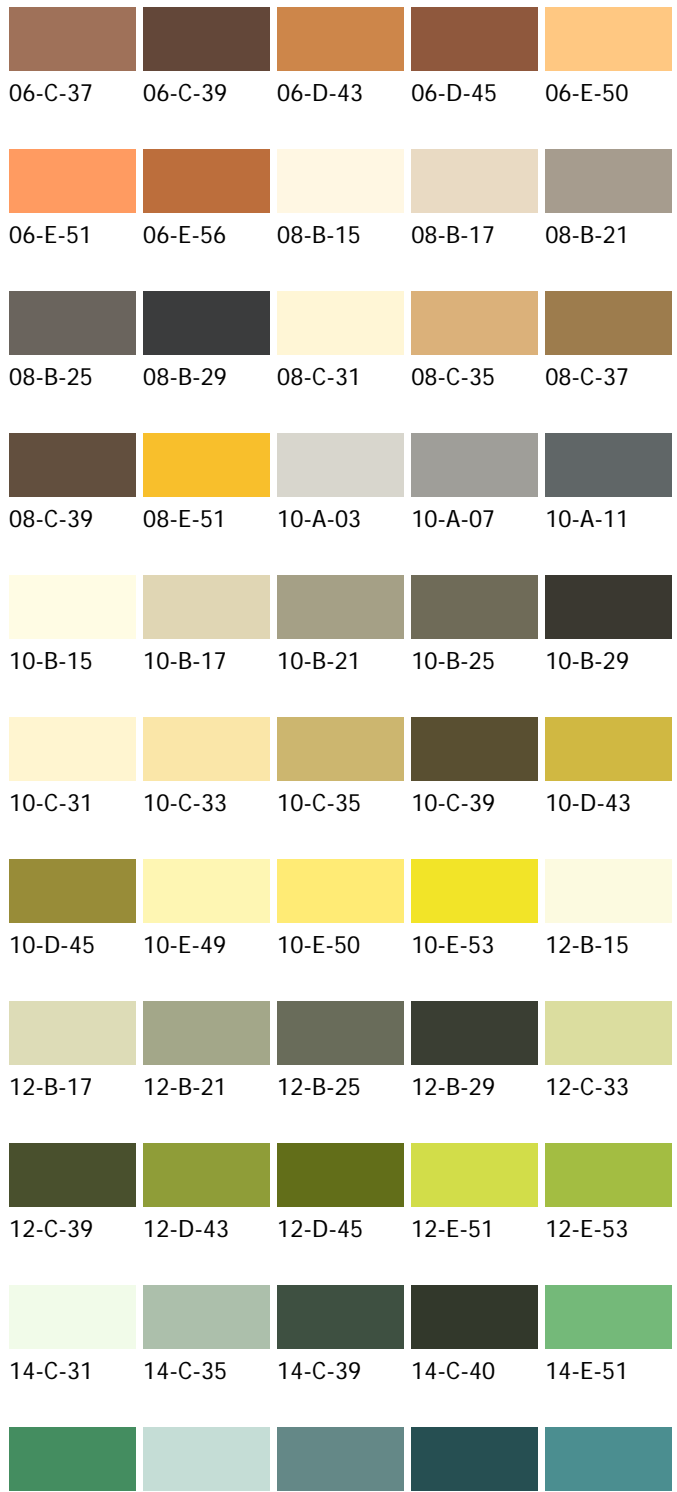

RAL and BS British standard paint spraying colour chart

These paint colours are only for guidance and may not be an exact match

These are the most common colours used for powder coating and industrial spraying and available in 4 gloss levels.

Full gloss-semi gloss-egg shell-matt

BS 381C Colours

RAL Colours

BS 4800 Colours

14-E-53 16-C-33 16-C-37 16-D-45 16-E-53

18-B-17 18-B-21 18-B-25 18-B-29 18-C-31

18-C-35 18-C-39 18-D-43 18-E-49 18-E-50

18-E-51 18-E-53 20-C-33 20-C-37 20-C-40

20-D-45 20-E-51 22-B-15 22-B-17 22-C-37

22-D-45 24-C-33 24-C-39 00-E-53 00-E-55