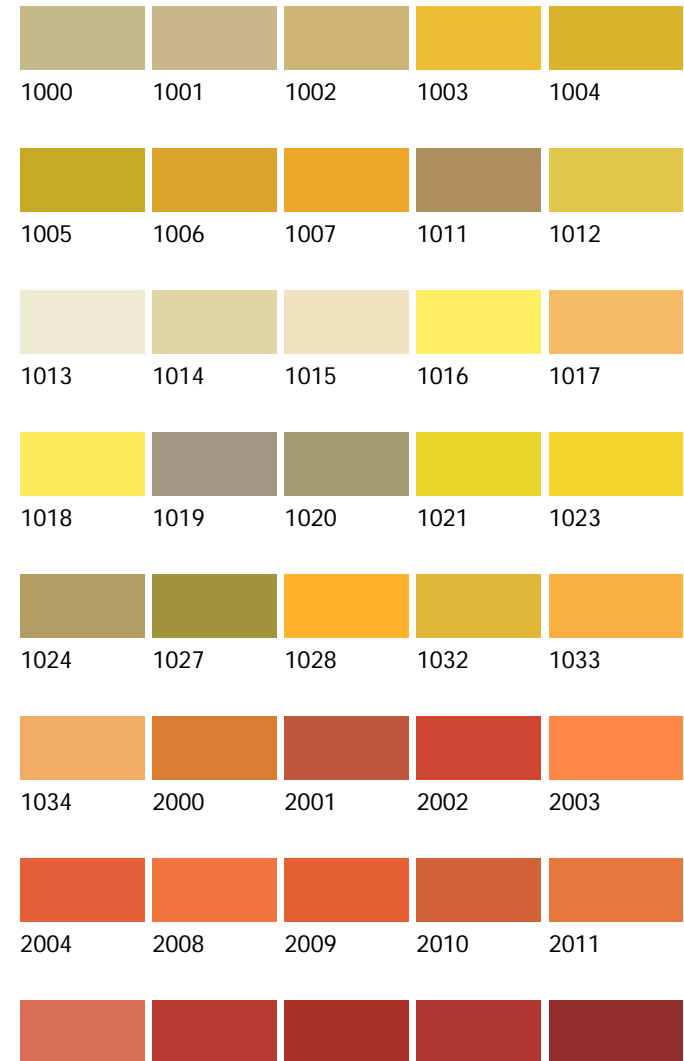

RAL and BS British standard paint spraying colour chart

These paint colours are only for guidance and may not be an exact match

These are the most common colours used for powder coating and industrial spraying and available in 4 gloss levels.

Full gloss-semi gloss-egg shell-matt

BS 381C Colours

RAL Colours

BS 4800 Colours

14-E-53 16-C-33 16-C-37 16-D-45 16-E-53

18-B-17 18-B-21 18-B-25 18-B-29 18-C-31

18-C-35 18-C-39 18-D-43 18-E-49 18-E-50

18-E-51 18-E-53 20-C-33 20-C-37 20-C-40

20-D-45 20-E-51 22-B-15 22-B-17 22-C-37

22-D-45 24-C-33 24-C-39 00-E-53 00-E-55